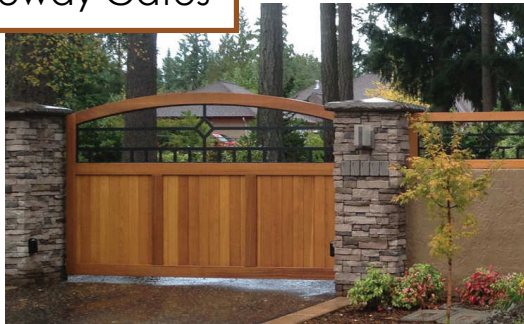

Customize

**SPOTLIGHT!**

**CUSTOM DESIGNS**

Don't see what you're looking for in our Catalog?  
Our Custom Shop is set up to fabricate custom requests.

**Style Variations**

Coachman Collection,  
Medium Window with  
custom ledge and supports.  
This style is also common  
for Dutch Doors.

Portland Collection Flattop  
with custom sized openings  
and custom corbel details  
below the middle rail.  
These corbels can be used  
on one side or both sides.

CUSTOMIZE

**Single Swing Driveway Gates**

Craftsman Collection,  
Mission Diamond Archtop.  
This is a 12ft wide gate  
fabricated as a true Single  
Swing, hinged on one side  
of the steel frame.

**Oversize Double Swing Gates**

Gates over 14ft wide are consid-  
ered 'Oversize' for structural and  
quoting purposes. On gates over  
14ft, a heavy duty tubular steel  
frame is used to help support  
the additional span. Driveway  
gates up to 30ft wide available.