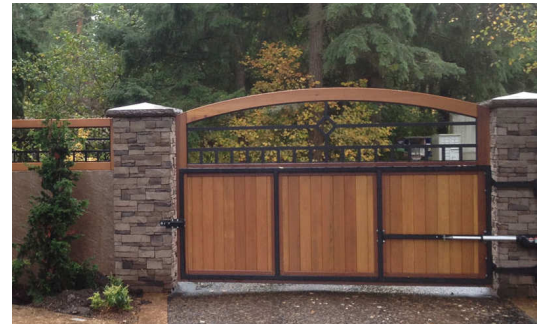

Customize

**SPOTLIGHT!**

**CUSTOM DESIGNS**

Don't see what you're looking for in our Catalog?  
Our Custom Shop is set up to fabricate custom requests.

**Style Variations**

Coachman Collection,  
Medium Window with  
custom ledge and supports.  
This style is also common  
for Dutch Doors.

Portland Collection Flattop  
with custom sized openings  
and custom corbel details  
below the middle rail.  
These corbels can be used  
on one side or both sides.

CUSTOMIZE

**Single Swing Driveway Gates**

Craftsman Collection,  
Mission Diamond Archtop.  
This is a 12ft wide gate  
fabricated as a true Single  
Swing, hinged on one side  
of the steel frame.

**Oversize Double Swing Gates**

Gates over 14ft wide are consid-  
ered 'Oversize' for structural and  
quoting purposes. On gates over  
14ft, a heavy duty tubular steel  
frame is used to help support  
the additional span. Driveway  
gates up to 30ft wide available.