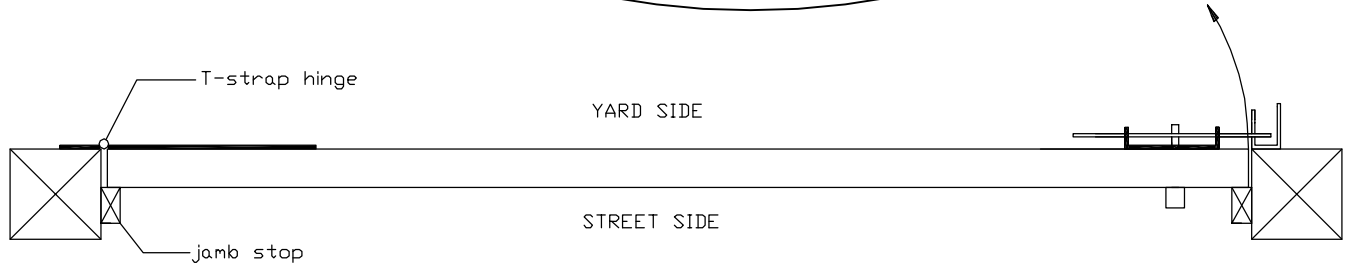

Attachment:
4x4 Wood Jambs or Posts

- * Swing: Yard
 - * Latching: Drop Bar Latch
 - * Hinging: T-strap hinge
- Recommended Clearance:
 * latch side - $\frac{3}{8}$ "
 * hinge side - $\frac{3}{8}$ "

Attachment:
2x4 Wood Jambs

Attachment:
2x6 Wood Jambs

Attachment:
4x4 Steel Posts