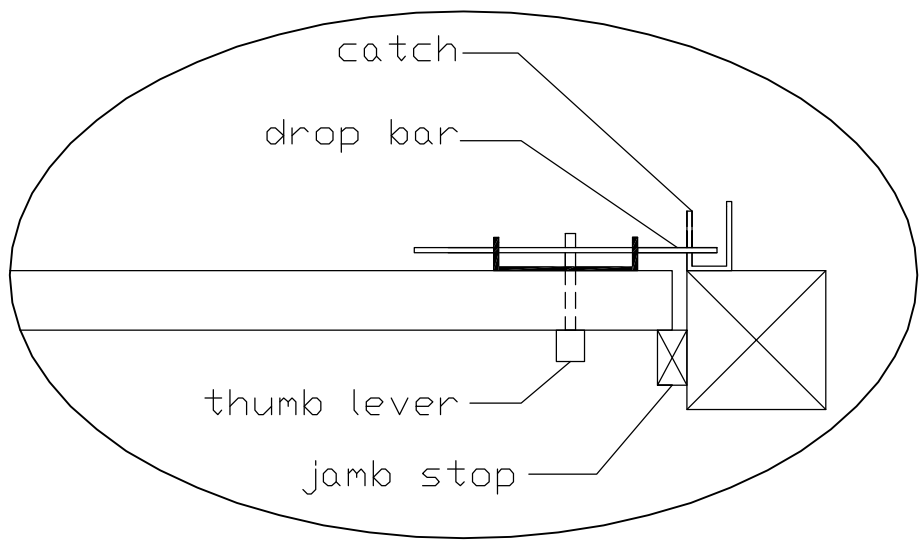

Attachment:
4x4 Wood Jambs or Posts

- * Swing: Yard
 - * Latching: Drop Bar Latch
 - * Hinging: T-strap hinge
- Recommended Clearance:
 * latch side - $\frac{3}{8}$ "
 * hinge side - $\frac{3}{8}$ "

Attachment:
2x4 Wood Jambs

Attachment:
2x6 Wood Jambs

Attachment:
4x4 Steel Posts