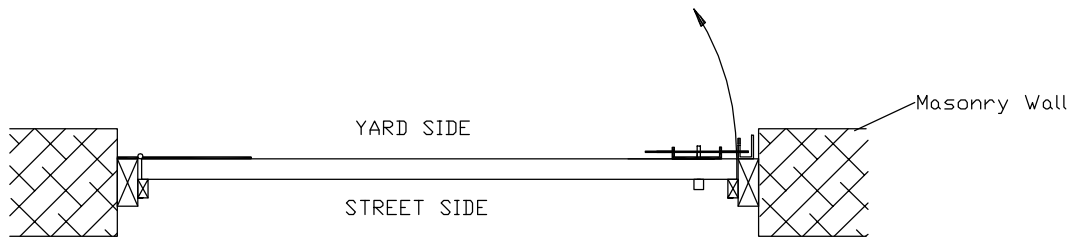

Attachment:
4x4 Wood Jambs or Posts

- * Swing: Yard
 - * Latching: Drop Bar Latch
 - * Hinging: T-strap hinge
- Recommended Clearance:
 * latch side - $\frac{3}{8}$ "
 * hinge side - $\frac{3}{8}$ "

Attachment:
2x4 Wood Jambs

Attachment:
2x6 Wood Jambs

Attachment:
4x4 Steel Posts