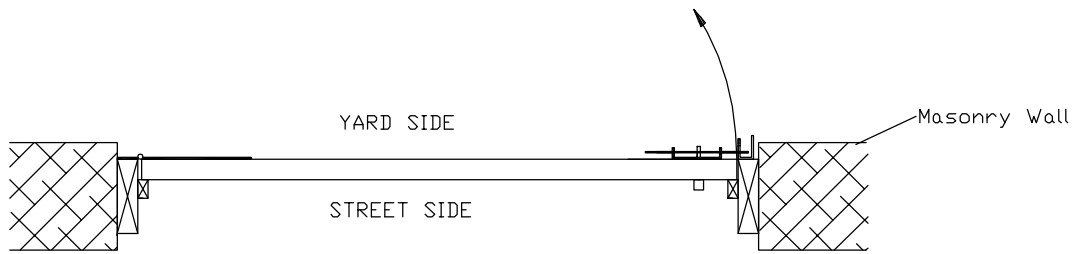

Attachment:
4x4 Wood Jambs or Posts

- * Swing: Yard
 - * Latching: Drop Bar Latch
 - * Hinging: T-strap hinge
- Recommended Clearance:
 * latch side - $\frac{3}{8}$ "
 * hinge side - $\frac{3}{8}$ "

Attachment:
2x4 Wood Jambs

Attachment:
2x6 Wood Jambs

Attachment:
4x4 Steel Posts