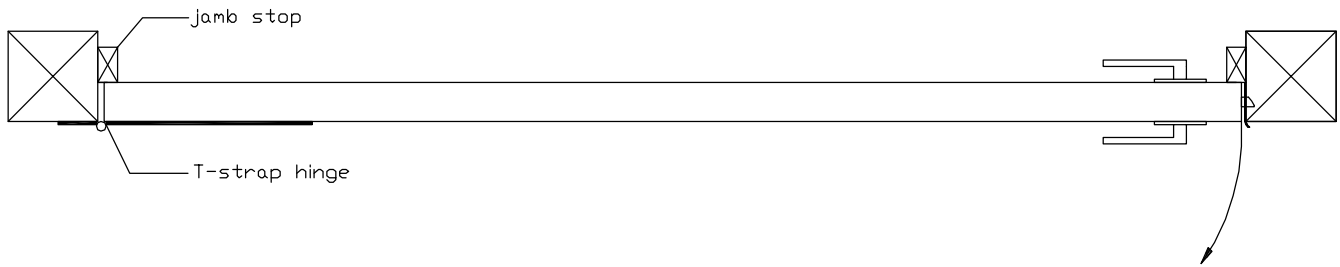

Attachment:
4x4 Wood Jambs or Posts

- * Swing: Any
- * Latching: Handleset (HS)
- * Hinging: T-strap hinge

Recommended Clearance:

- * latch side - $\frac{3}{16}$ "
- * hinge side - $\frac{1}{4}$ "

Attachment:
2x4 Wood Jambs

Attachment:
2x6 Wood Jambs

Attachment:
4x4 Steel Posts