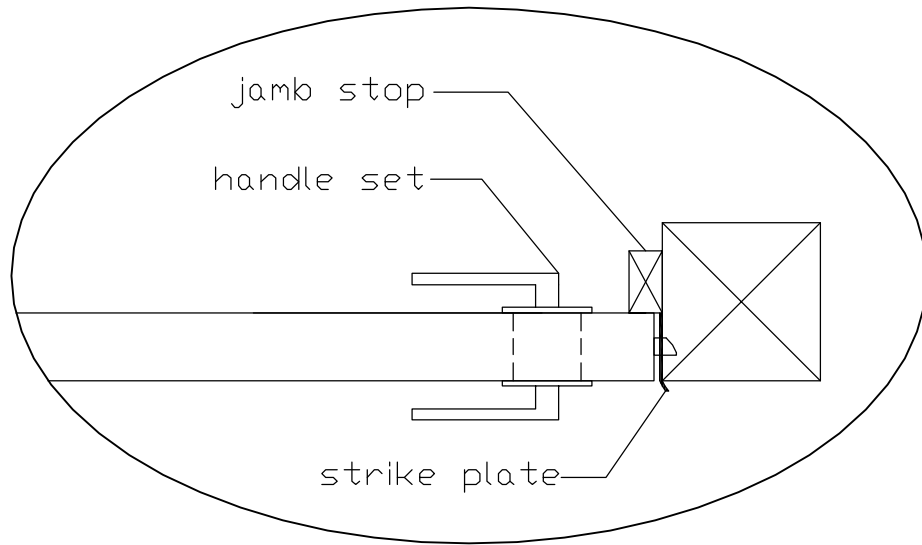

Attachment:
4x4 Wood Jambs or Posts

- * Swing: Any
- * Latching: Handleset (HS)
- * Hinging: T-strap hinge

Recommended Clearance:

- * latch side - $\frac{3}{16}$ "
- * hinge side - $\frac{1}{4}$ "

Attachment:
2x4 Wood Jambs

Attachment:
2x6 Wood Jambs

Attachment:
4x4 Steel Posts