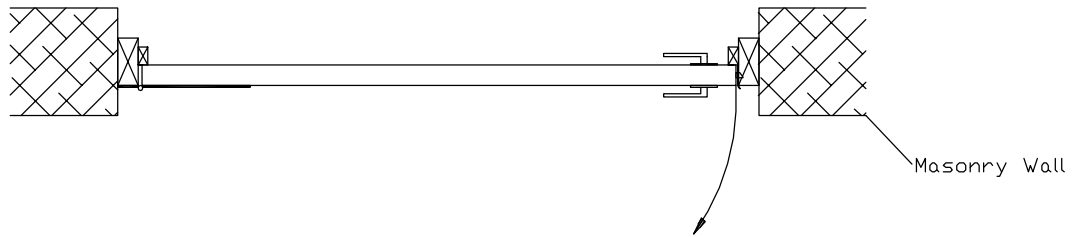

Attachment:
4x4 Wood Jambs or Posts

- * Swing: Any
- * Latching: Handleset (HS)
- * Hinging: T-strap hinge

Recommended Clearance:

- * latch side - $\frac{3}{16}$ "
- * hinge side - $\frac{1}{4}$ "

Attachment:
2x4 Wood Jambs

Attachment:
2x6 Wood Jambs

Attachment:
4x4 Steel Posts