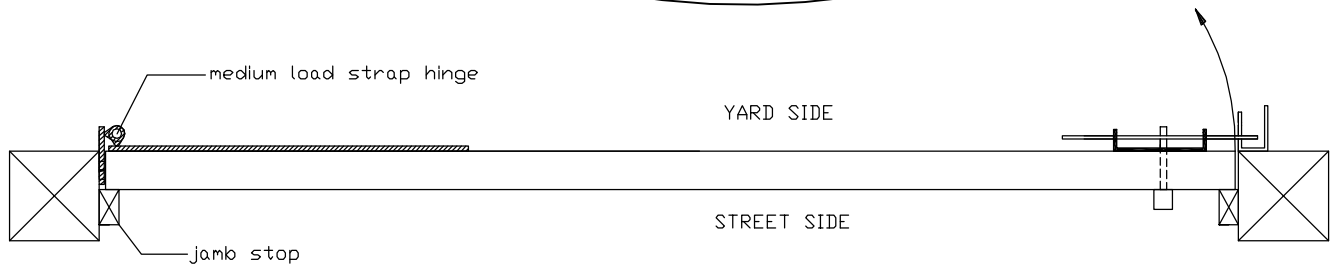

Attachment:  
4x4 Wood Jambs or Posts

- \* Swing: Yard
- \* Latching: Drop Bar Latch
- \* Hinging: Medium Load Strap Hinge

Recommended Clearance:  
\* latch side -  $\frac{3}{8}$ "  
\* hinge side -  $\frac{3}{8}$ "

Attachment:  
2x4 Wood Jambs

Attachment:  
2x6 Wood Jambs

Attachment:  
4x4 Steel Posts