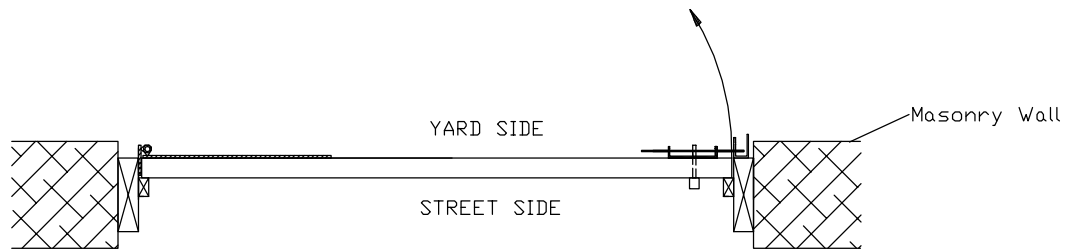

Attachment:  
4x4 Wood Jambs or Posts

- \* Swing: Yard
- \* Latching: Drop Bar Latch
- \* Hinging: Medium Load Strap Hinge

Recommended Clearance:  
\* latch side -  $\frac{3}{8}$ "  
\* hinge side -  $\frac{3}{8}$ "

Attachment:  
2x4 Wood Jambs

Attachment:  
2x6 Wood Jambs

Attachment:  
4x4 Steel Posts