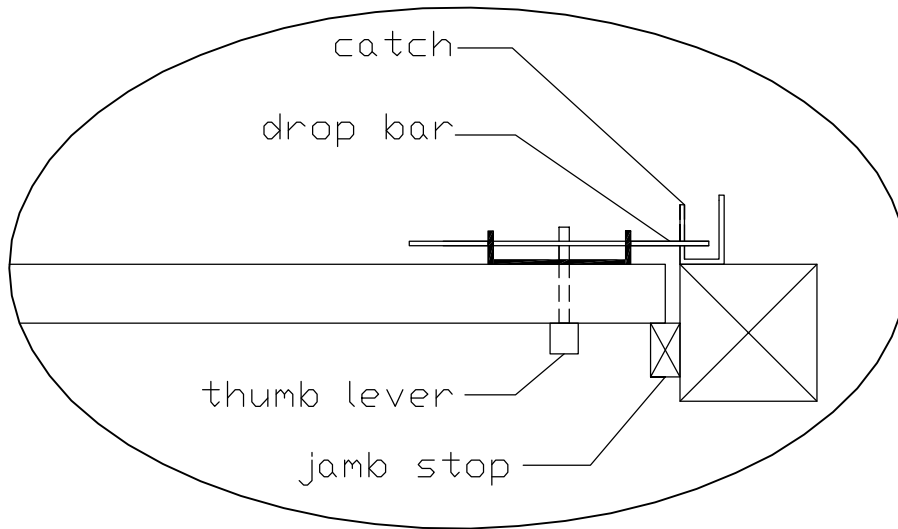

Attachment:  
4x4 Wood Jambs or Posts

- \* Swing: Yard
- \* Latching: Drop Bar Latch
- \* Hinging: Medium Load Strap Hinge

Recommended Clearance:  
\* latch side -  $\frac{3}{8}$ "  
\* hinge side -  $\frac{3}{8}$ "

Attachment:  
2x4 Wood Jambs

Attachment:  
2x6 Wood Jambs

Attachment:  
4x4 Steel Posts