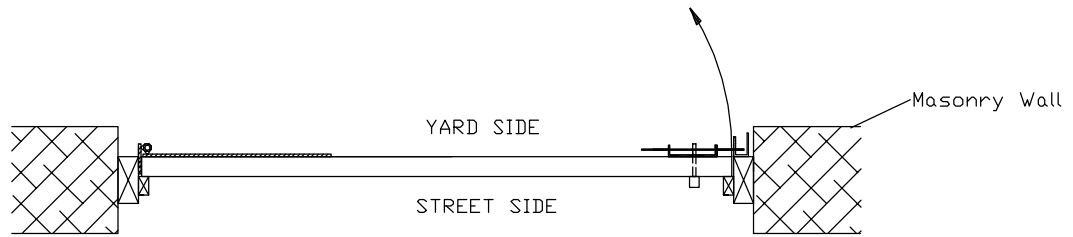

Attachment:  
4x4 Wood Jambs or Posts

- \* Swing: Yard
- \* Latching: Drop Bar Latch
- \* Hinging: Medium Load Strap Hinge

Recommended Clearance:  
\* latch side -  $\frac{3}{8}$ "  
\* hinge side -  $\frac{3}{8}$ "

Attachment:  
2x4 Wood Jambs

Attachment:  
2x6 Wood Jambs

Attachment:  
4x4 Steel Posts