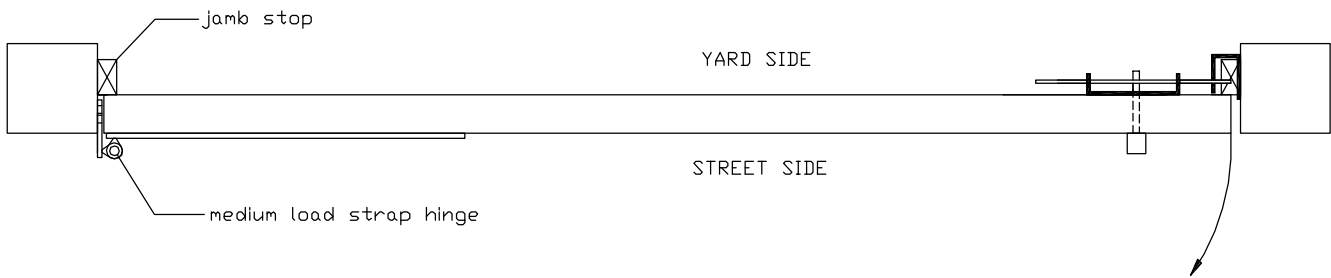

Attachment:
4x4 Wood Jambs or Posts

- * Swing: Street
- * Latching: Drop Bar Latch
- * Hinging: Medium Load Strap Hinge

Recommended Clearance:

- * latch side - $\frac{3}{8}$ "
- * hinge side - $\frac{3}{8}$ "

Attachment:
2x4 Wood Jambs

Attachment:
2x6 Wood Jambs

Attachment:
4x4 Steel Posts