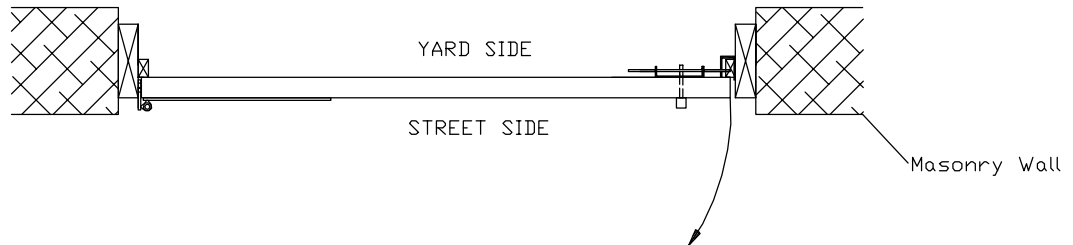

Attachment:
4x4 Wood Jambs or Posts

- * Swing: Street
- * Latching: Drop Bar Latch
- * Hinging: Medium Load Strap Hinge

Recommended Clearance:

- * latch side - $\frac{3}{8}$ "
- * hinge side - $\frac{3}{8}$ "

Attachment:
2x4 Wood Jambs

Attachment:
2x6 Wood Jambs

Attachment:
4x4 Steel Posts