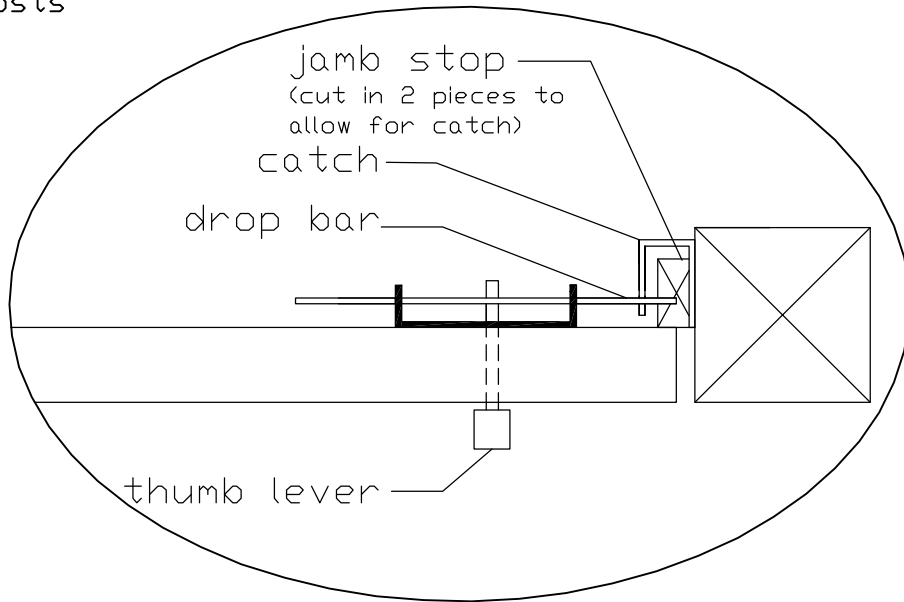

Attachment:
4x4 Wood Jambs or Posts

- * Swing: Street
- * Latching: Drop Bar Latch
- * Hinging: Medium Load Strap Hinge

Recommended Clearance:

- * latch side - $\frac{3}{8}$ "
- * hinge side - $\frac{3}{8}$ "

Attachment:
2x4 Wood Jambs

Attachment:
2x6 Wood Jambs

Attachment:
4x4 Steel Posts