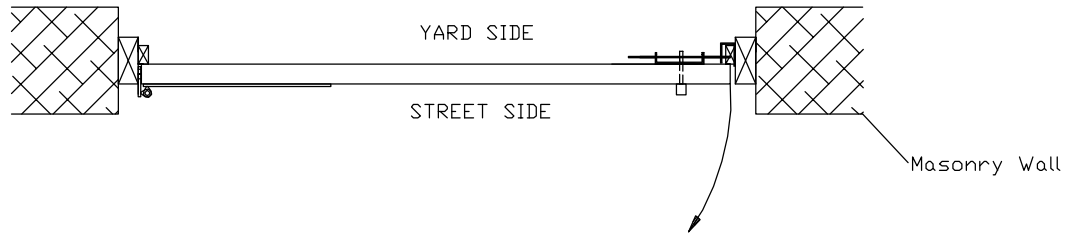

Attachment:
4x4 Wood Jambs or Posts

- * Swing: Street
- * Latching: Drop Bar Latch
- * Hinging: Medium Load Strap Hinge

Recommended Clearance:

- * latch side - $\frac{3}{8}$ "
- * hinge side - $\frac{3}{8}$ "

Attachment:
2x4 Wood Jambs

Attachment:
2x6 Wood Jambs

Attachment:
4x4 Steel Posts