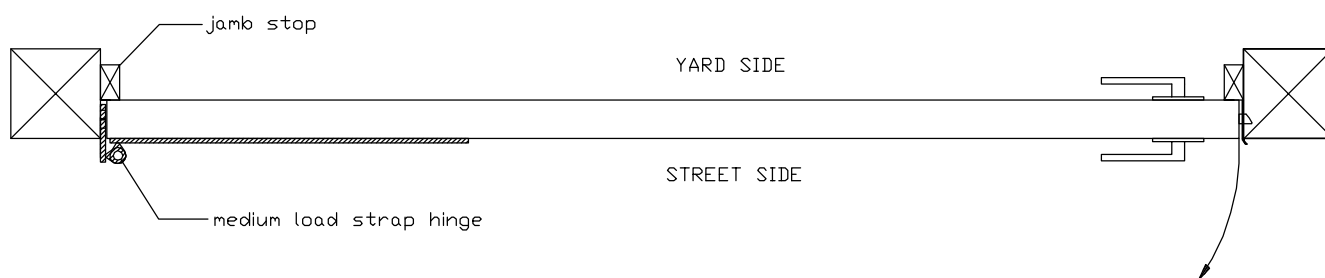

Attachment:  
4x4 Wood Jambs or Posts

- \* Swing: Any
- \* Latching: Handleset (HS)
- \* Hinging: Medium Load Strap Hinge

Recommended Clearance:

- \* HS side -  $\frac{3}{16}$ "
- \* hinge side -  $\frac{1}{4}$ "

Attachment:  
2x4 Wood Jambs

Attachment:  
2x6 Wood Jambs

Attachment:  
4x4 Steel Posts