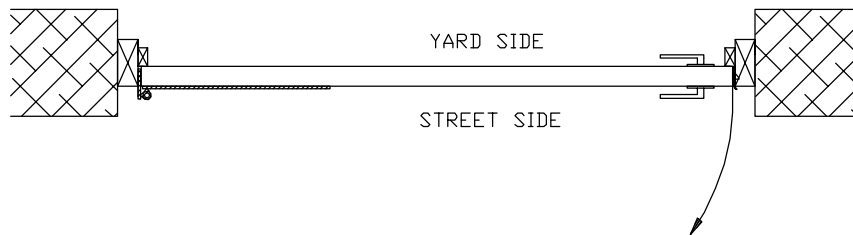

Attachment:  
4x4 Wood Jambs or Posts

- \* Swing: Any
- \* Latching: Handleset (HS)
- \* Hinging: Medium Load Strap Hinge

Recommended Clearance:

- \* HS side -  $\frac{3}{16}$ "
- \* hinge side -  $\frac{1}{4}$ "

Attachment:  
2x4 Wood Jambs

Attachment:  
2x6 Wood Jambs

Attachment:  
4x4 Steel Posts