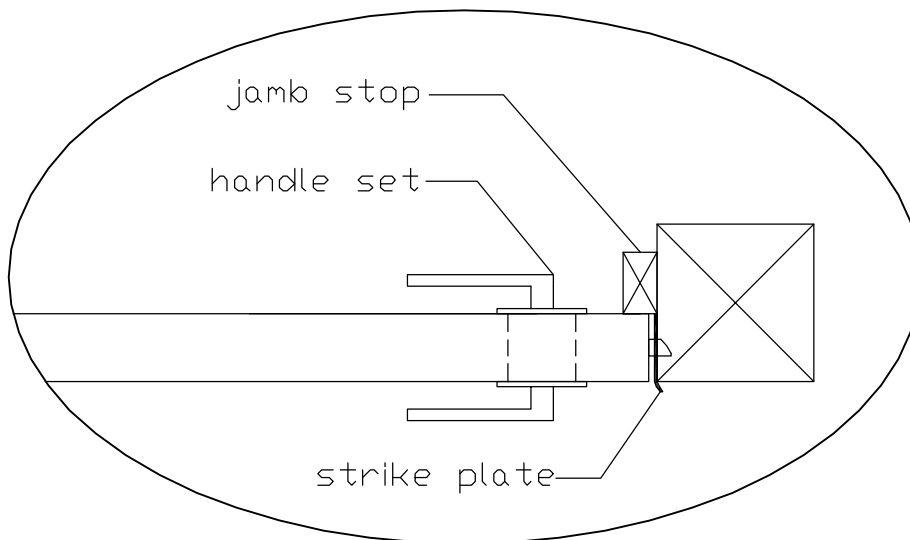

Attachment:  
4x4 Wood Jambs or Posts

- \* Swing: Any
- \* Latching: Handleset (HS)
- \* Hinging: Medium Load Strap Hinge

Recommended Clearance:

- \* HS side -  $\frac{3}{16}$ "
- \* hinge side -  $\frac{1}{4}$ "

Attachment:  
2x4 Wood Jambs

Attachment:  
2x6 Wood Jambs

Attachment:  
4x4 Steel Posts