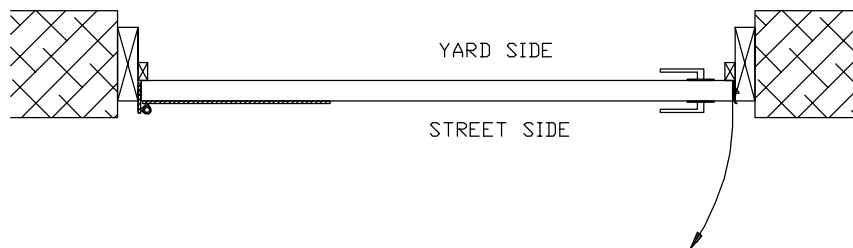

Attachment:  
4x4 Wood Jambs or Posts

- \* Swing: Any
- \* Latching: Handleset (HS)
- \* Hinging: Medium Load Strap Hinge

Recommended Clearance:

- \* HS side -  $\frac{3}{16}$ "
- \* hinge side -  $\frac{1}{4}$ "

Attachment:  
2x4 Wood Jambs

Attachment:  
2x6 Wood Jambs

Attachment:  
4x4 Steel Posts