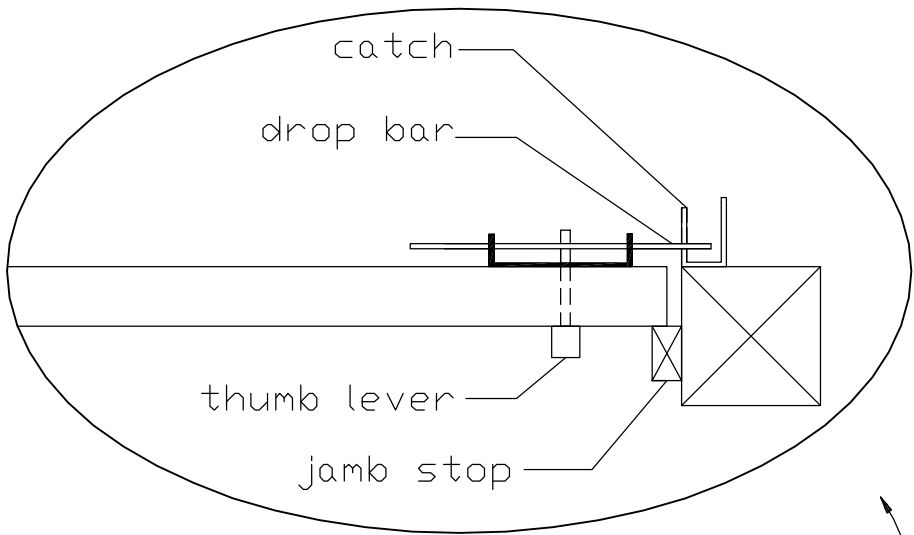

Attachment:
4x4 Wood Jambs or Posts

- * Swing: Yard
 - * Latching: Drop Bar Latch
 - * Hinging: Butt Hinge
- Recommended Clearance:
 * latch side - $\frac{3}{8}$ "
 * hinge side - $\frac{3}{8}$ "
 (assumes hinges are surface mounted, not mortised)

Attachment:
2x4 Wood Jambs

Attachment:
2x6 Wood Jambs

Attachment:
4x4 Steel Posts

For illustration purposes only. Actual dimensions and materials detailed on customer approved documents