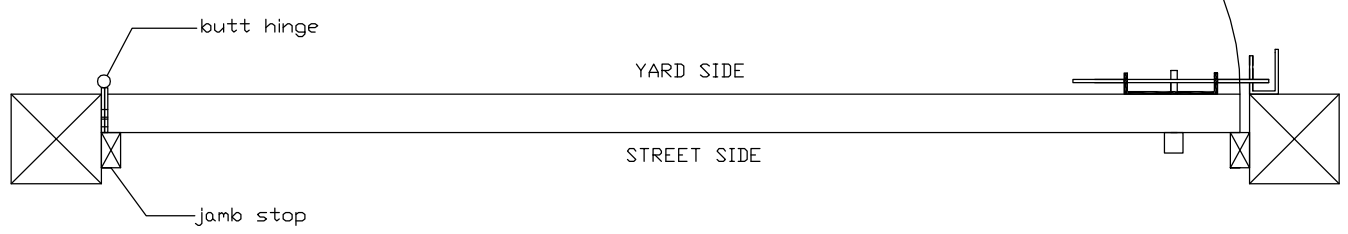

Attachment:
4x4 Wood Jambs or Posts

- * Swing: Yard
 - * Latching: Drop Bar Latch
 - * Hinging: Butt Hinge
- Recommended Clearance:
 * latch side - $\frac{3}{8}$ "
 * hinge side - $\frac{3}{8}$ "
 (assumes hinges are surface mounted, not mortised)

Attachment:
2x4 Wood Jambs

Attachment:
2x6 Wood Jambs

Attachment:
4x4 Steel Posts

For illustration purposes only. Actual dimensions and materials detailed on customer approved documents