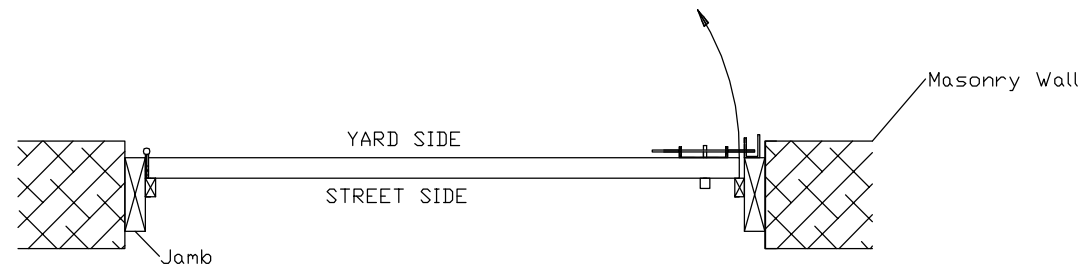

Attachment:
4x4 Wood Jambs or Posts

- * Swing: Yard
 - * Latching: Drop Bar Latch
 - * Hinging: Butt Hinge
- Recommended Clearance:
 * latch side - $\frac{3}{8}$ "
 * hinge side - $\frac{3}{8}$ "
 (assumes hinges are surface mounted, not mortised)

Attachment:
2x4 Wood Jambs

Attachment:
2x6 Wood Jambs

Attachment:
4x4 Steel Posts

For illustration purposes only. Actual dimensions and materials detailed on customer approved documents