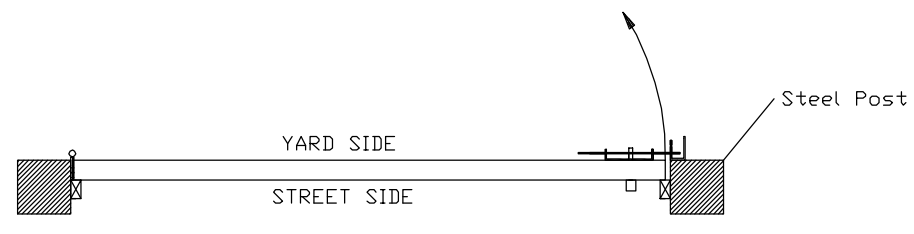

Attachment:
4x4 Wood Jambs or Posts

- * Swing: Yard
 - * Latching: Drop Bar Latch
 - * Hinging: Butt Hinge
- Recommended Clearance:
 * latch side - $\frac{3}{8}$ "
 * hinge side - $\frac{3}{8}$ "
 (assumes hinges are surface mounted, not mortised)

Attachment:
2x4 Wood Jambs

Attachment:
2x6 Wood Jambs

Attachment:
4x4 Steel Posts

For illustration purposes only. Actual dimensions and materials detailed on customer approved documents