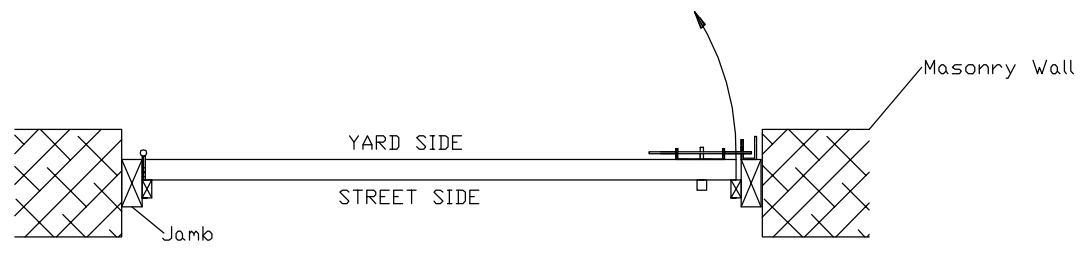

Attachment:
4x4 Wood Jambs or Posts

- * Swing: Yard
 - * Latching: Drop Bar Latch
 - * Hinging: Butt Hinge
- Recommended Clearance:
 * latch side - $\frac{3}{8}$ "
 * hinge side - $\frac{3}{8}$ "
 (assumes hinges are surface mounted, not mortised)

Attachment:
2x4 Wood Jambs

Attachment:
2x6 Wood Jambs

Attachment:
4x4 Steel Posts

For illustration purposes only. Actual dimensions and materials detailed on customer approved documents