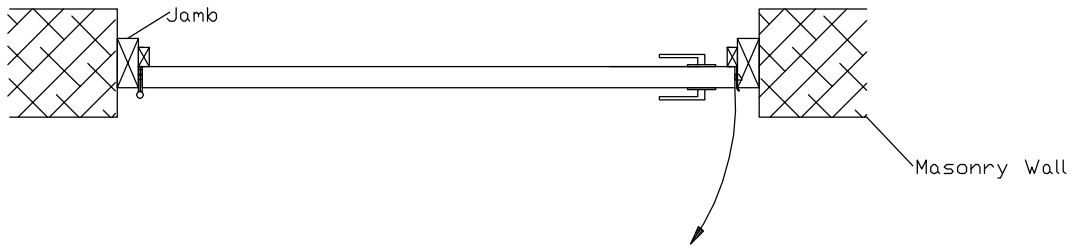

Attachment:  
4x4 Wood Jambs or Posts

- \* Swing: Any
- \* Latching: Handleset (HS)
- \* Hinging: Butt Hinge

Recommended Clearance:

- \* latch side -  $\frac{3}{16}$ "
  - \* hinge side -  $\frac{1}{4}$ "
- (assumes hinges are surface mounted, not mortised)

Attachment:  
2x4 Wood Jambs

Attachment:  
2x6 Wood Jambs

Attachment:  
4x4 Steel Posts