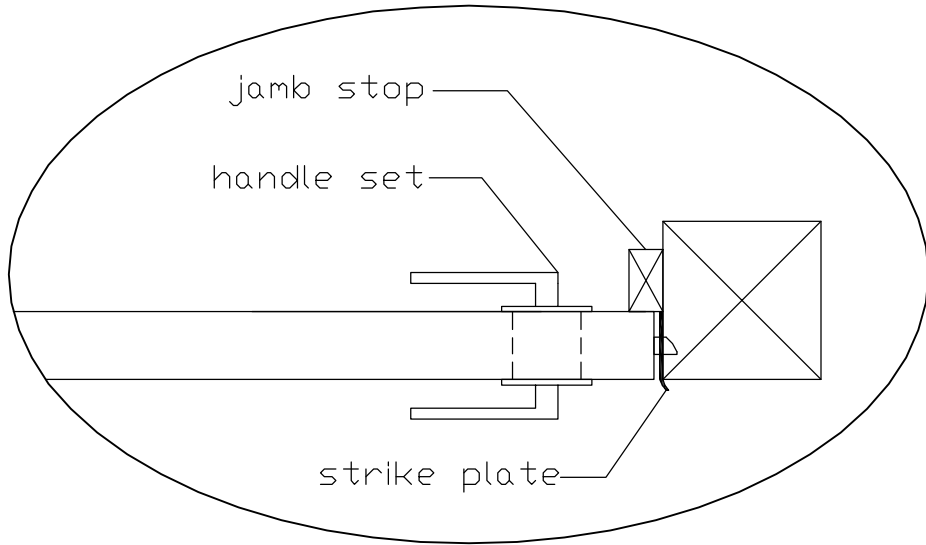

Attachment:  
4x4 Wood Jambs or Posts

- \* Swing: Any
- \* Latching: Handleset (HS)
- \* Hinging: Butt Hinge

Recommended Clearance:

- \* latch side -  $\frac{3}{16}$ "
  - \* hinge side -  $\frac{1}{4}$ "
- (assumes hinges are surface mounted, not mortised)

Attachment:  
2x4 Wood Jambs

Attachment:  
2x6 Wood Jambs

Attachment:  
4x4 Steel Posts