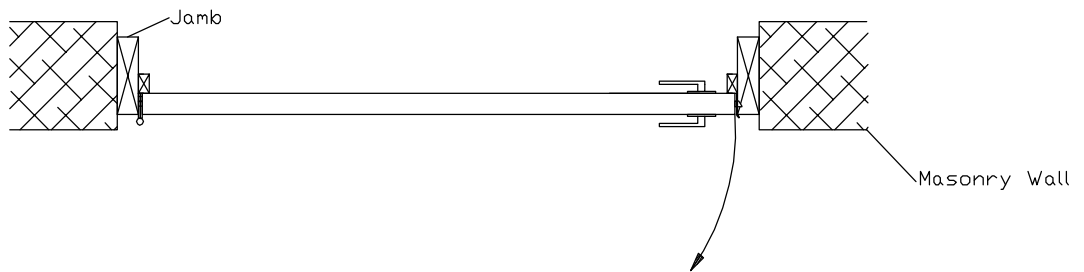

Attachment:  
4x4 Wood Jambs or Posts

- \* Swing: Any
- \* Latching: Handleset (HS)
- \* Hinging: Butt Hinge

Recommended Clearance:

- \* latch side -  $\frac{3}{16}$ "
  - \* hinge side -  $\frac{1}{4}$ "
- (assumes hinges are surface mounted, not mortised)

Attachment:  
2x4 Wood Jambs

Attachment:  
2x6 Wood Jambs

Attachment:  
4x4 Steel Posts