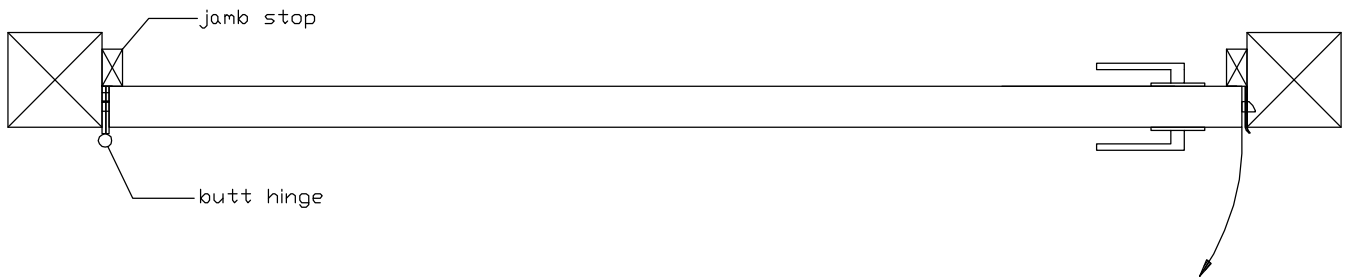

Attachment:  
4x4 Wood Jambs or Posts

- \* Swing: Any
- \* Latching: Handleset (HS)
- \* Hinging: Butt Hinge

Recommended Clearance:

- \* latch side -  $\frac{3}{16}$ "
  - \* hinge side -  $\frac{1}{4}$ "
- (assumes hinges are surface mounted, not mortised)

Attachment:  
2x4 Wood Jambs

Attachment:  
2x6 Wood Jambs

Attachment:  
4x4 Steel Posts