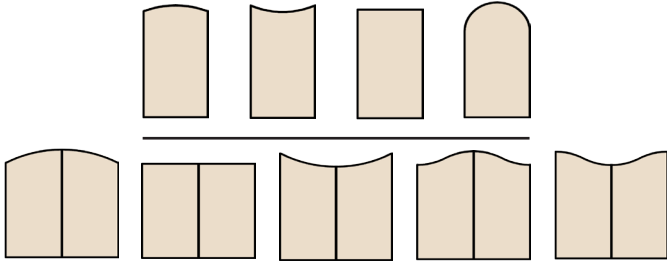

SEDERRA QUOTE REQUEST FORM

SELECT THE OPTIONS YOU WOULD LIKE QUOTED, THEN FIND YOUR NEAREST DEALER AT WWW.SEDERRA.COM

SELECT A PROFILE

SELECT A COLLECTION