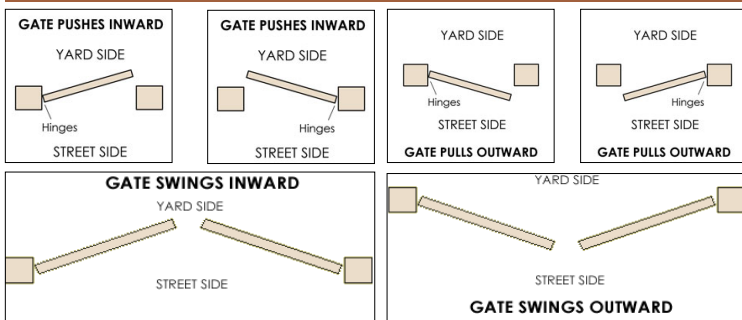

## SELECT A PROFILE

## SELECT A SWING DIRECTION

## DIMENSIONS AND ATTACHMENT

EXISTING OPENING: \_\_\_\_\_ IN WIDE X \_\_\_\_\_ IN TALL

NO EXISTING OPENING.

GATE SIZE: \_\_\_\_\_ IN WIDE X \_\_\_\_\_ IN TALL

- EXISTING JAMBS
- WOOD POSTS
- STEEL POSTS
- NEED NEW JAMBS
- NEED NEW STEEL POSTS
- 2 X 4 X \_\_\_\_\_
- 4 X 4 X 8FT
- 2 X 6 X \_\_\_\_\_
- 5 X 5 X 8FT
- 4 X 4 X \_\_\_\_\_